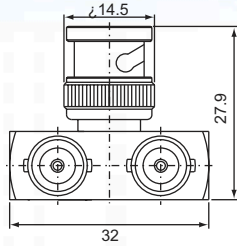

Single BNC male-double BNC female
L-type B-L512
(50Ω,75Ω)