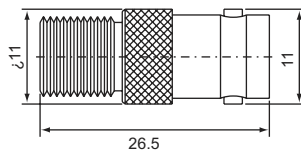

Double BNC female Insulated type Bulkhead receptacle
B-0332 (50Ω,75Ω)

Double BNC female Panel receptacle
B-342 (50Ω,75Ω)

BNC male-BNC female
B-412 (50Ω,75Ω)

Three BNC male T-type
B-511 (50Ω,75Ω)

Single BNC male-double BNC female, T-type
B-512-01 / B-512-03 (50Ω,75Ω)

Single BNC male-double BNC female Special T-type
B-2512 (50Ω,75Ω)

Single BNC male-double BNC female, F-type
B-F512 (50Ω,75Ω)

Single BNC male-double BNC female
L-type B-L512
 (50Ω,75Ω)

Single BNC male-double BNC female
 (50Ω,75Ω) Y-type
B-Y512

Double BNC male-Single BNC female T-type
B-521 (50Ω,75Ω)

BNC mela-F male
BF-311 (50Ω,75Ω)

BNC female-F female
BF-322 (50Ω,75Ω)

BNC male-N female
BN-312 (50Ω,75Ω)

BNC male, Crimp type Y-type (50Ω,75Ω) for
RG58U, 59U
B-L5120