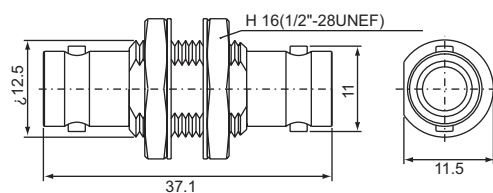

BNC SERIES ADAPTERS

Double BNC male
B-311 (50Ω,75Ω)

BNC male-BNC female
B-312 (50,75)

Double BNC female
B-322 (50Ω,75Ω)

Double BNC female Bulkhead receptacle
B-332 (50Ω,75Ω)

Double BNC female Bulkhead receptacle
B-332-1 (50Ω,75Ω)

Double BNC female Insulated type Bulkhead receptacle
B-0332 (50Ω,75Ω)

Double BNC female Panel receptacle
B-342 (50Ω,75Ω)

BNC male-BNC female
B-412 (50Ω,75Ω)

Three BNC male T-type
B-511 (50Ω,75Ω)

Single BNC male-double BNC female, T-type
B-512-01 / B-512-03 (50Ω,75Ω)