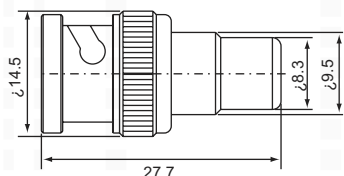

BNC female-TNC female
BT-322 (50Ω,75Ω)

BNC male-UHF male
BU-311 (50Ω,75Ω)

BNC male-UHF female
BU-312 (50Ω,75Ω)

BNC female-UHF female
BU-322 (50Ω,75Ω)