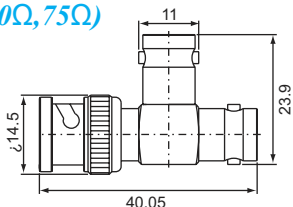

Single BNC male-double BNC female Special T-type
B-2512 (50Ω,75Ω)