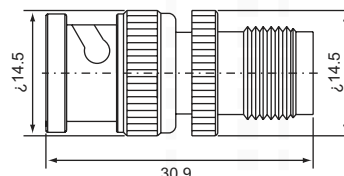

BNC female-TNC female
BT-322 (50Ω,75Ω)

BNC male-UHF male
BU-311 (50Ω,75Ω)

BNC male-UHF female
BU-312 (50Ω,75Ω)

BNC female-UHF female
BU-322 (50Ω,75Ω)