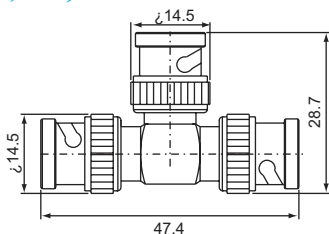

BNC SERIES ADAPTERS

Double BNC male
B-311 (50Ω,75Ω)

BNC male-BNC female
B-312 (50,75)

Double BNC female
B-322 (50Ω,75Ω)

Double BNC female Bulkhead receptacle
B-332 (50Ω,75Ω)

Double BNC female Bulkhead receptacle
B-332-1 (50Ω,75Ω)

Double BNC female Insulated type Bulkhead receptacle
B-0332 (50Ω,75Ω)

Double BNC female Panel receptacle
B-342 (50Ω,75Ω)

BNC male-BNC female
B-412 (50Ω,75Ω)

Three BNC male T-type
B-511 (50Ω,75Ω)

Single BNC male-double BNC female, T-type
B-512-01 / B-512-03 (50Ω,75Ω)

Single BNC male-double BNC female Special T-type
B-2512 (50Ω,75Ω)

Single BNC male-double BNC female, F-type
B-F512 (50Ω,75Ω)

Single BNC male-double BNC female
L-type B-L512
 (50Ω,75Ω)

Single BNC male-double BNC female
 (50Ω,75Ω) Y-type
B-Y512