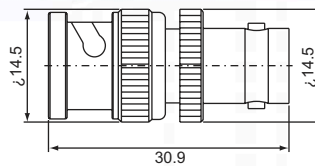

BNC SERIES ADAPTERS

Double BNC male
B-311 (50Ω,75Ω)

BNC male-BNC female
B-312 (50,75)

Double BNC female
B-322 (50Ω,75Ω)

Double BNC female Bulkhead receptacle
B-332 (50Ω,75Ω)

Double BNC female Bulkhead receptacle
B-332-1 (50Ω,75Ω)

Double BNC female Insulated type Bulkhead receptacle
B-0332 (50Ω,75Ω)

Double BNC female Panel receptacle
B-342 (50Ω,75Ω)

BNC male-BNC female
B-412 (50Ω,75Ω)

Three BNC male T-type
B-511 (50Ω,75Ω)

Single BNC male-double BNC female, T-type
B-512-01 / B-512-03 (50Ω,75Ω)