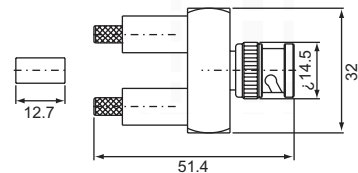

BNC male, crimp type Y-type (50Ω,75Ω) for
RG58U, 59U B-Y5120