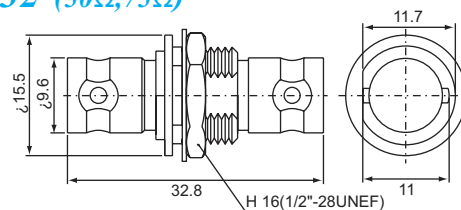

BNC SERIES ADAPTERS

Double BNC male
B-311 (50Ω,75Ω)

BNC male-BNC female
B-312 (50,75)

Double BNC female
B-322 (50Ω,75Ω)

Double BNC female Bulkhead receptacle
B-332 (50Ω,75Ω)

Double BNC female Bulkhead receptacle
B-332-1 (50Ω,75Ω)

Double BNC female Insulated type Bulkhead receptacle
B-0332 (50Ω,75Ω)

Double BNC female Panel receptacle
B-342 (50Ω,75Ω)

BNC male-BNC female
B-412 (50Ω,75Ω)

Three BNC male T-type
B-511 (50Ω,75Ω)

Single BNC male-double BNC female, T-type
B-512-01 / B-512-03 (50Ω,75Ω)