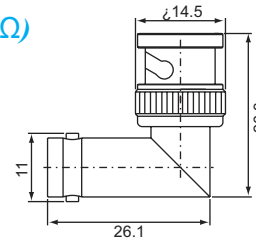

BNC SERIES ADAPTERS

Double BNC male
B-311 (50Ω,75Ω)

BNC male-BNC female
B-312 (50,75)

Double BNC female
B-322 (50Ω,75Ω)

Double BNC female Bulkhead receptacle
B-332 (50Ω,75Ω)

Double BNC female Bulkhead receptacle
B-332-1 (50Ω,75Ω)

Double BNC female Insulated type Bulkhead receptacle
B-0332 (50Ω,75Ω)

Double BNC female Panel receptacle
B-342 (50Ω,75Ω)

BNC male-BNC female
B-412 (50Ω,75Ω)

Three BNC male T-type
B-511 (50Ω,75Ω)

Single BNC male-double BNC female, T-type
B-512-01 / B-512-03 (50Ω,75Ω)