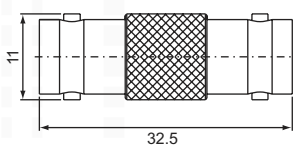

BNC SERIES ADAPTERS

Double BNC male
B-311 (50Ω,75Ω)

BNC male-BNC female
B-312 (50,75)

Double BNC female
B-322 (50Ω,75Ω)

Double BNC female Bulkhead receptacle
B-332 (50Ω,75Ω)

Double BNC female Bulkhead receptacle
B-332-1 (50Ω,75Ω)

Double BNC female Insulated type Bulkhead receptacle
B-0332 (50Ω,75Ω)

Double BNC female Panel receptacle
B-342 (50Ω,75Ω)

BNC male-BNC female
B-412 (50Ω,75Ω)

Three BNC male T-type
B-511 (50Ω,75Ω)

Single BNC male-double BNC female, T-type
B-512-01 / B-512-03 (50Ω,75Ω)