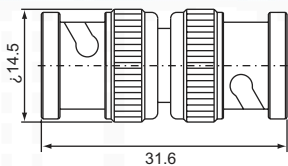

BNC SERIES ADAPTERS

Double BNC male
B-311 (50Ω,75Ω)

BNC male-BNC female
B-312 (50,75)

Double BNC female
B-322 (50Ω,75Ω)

Double BNC female Bulkhead receptacle
B-332 (50Ω,75Ω)

Double BNC female Bulkhead receptacle
B-332-1 (50Ω,75Ω)