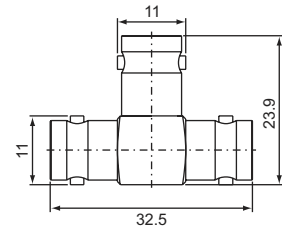

Three BNC female T-type (50Ω,75Ω)
B-522
B-522-ZN