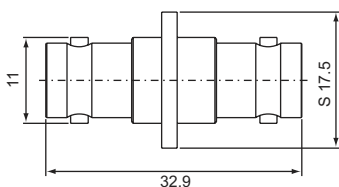

BNC SERIES ADAPTERS

Double BNC male
B-311 (50Ω,75Ω)

BNC male-BNC female
B-312 (50,75)

Double BNC female
B-322 (50Ω,75Ω)

Double BNC female Bulkhead receptacle
B-332 (50Ω,75Ω)

Double BNC female Bulkhead receptacle
B-332-1 (50Ω,75Ω)

Double BNC female Insulated type Bulkhead receptacle
B-0332 (50Ω,75Ω)

Double BNC female Panel receptacle
B-342 (50Ω,75Ω)

BNC male-BNC female
B-412 (50Ω,75Ω)

Three BNC male T-type
B-511 (50Ω,75Ω)

Single BNC male-double BNC female, T-type
B-512-01 / B-512-03 (50Ω,75Ω)