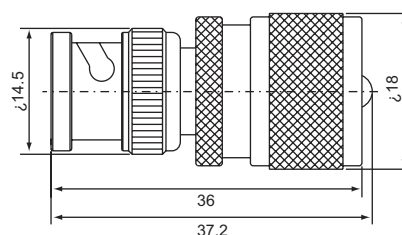

BNC male, crimp type Y-type (50Ω,75Ω) for
RG58U, 59U B-Y5120

Three BNC female T-type (50Ω,75Ω)
B-522
B-522-ZN

BNC male-F female
BF-312 (50Ω,75Ω)

BNC male-mini UHF female
BM-312 (50Ω,75Ω)

BNC male-RAC male
BR-311 (50Ω,75Ω)

BNC male-RAC female
BR-312 (50Ω,75Ω)
BR-312-ZN

BNC male-TNC female
BT-312 (50Ω,75Ω)

BNC female-TNC female
BT-322 (50Ω,75Ω)

BNC male-UHF male
BU-311 (50Ω,75Ω)

BNC male-UHF female
BU-312 (50Ω,75Ω)

BNC female-UHF female
BU-322 (50Ω,75Ω)