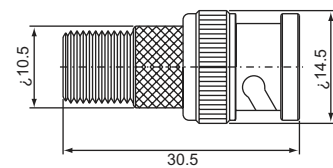

BNC male-F female
BF-312 (50Ω,75Ω)