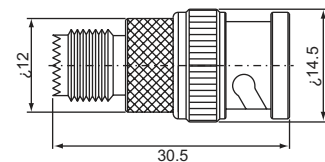

Double BNC male-Single BNC female T-type
B-521 (50Ω,75Ω)

BNC mela-F male
BF-311 (50Ω,75Ω)

BNC female-F female
BF-322 (50Ω,75Ω)

BNC male-N female
BN-312 (50Ω,75Ω)

BNC male, Crimp type Y-type (50Ω,75Ω) for
RG58U, 59U
B-L5120

BNC male, crimp type Y-type (50Ω,75Ω) for
RG58U, 59U B-Y5120

Three BNC female T-type (50Ω,75Ω)
B-522
B-522-ZN

BNC male-F female
BF-312 (50Ω,75Ω)

BNC male-mini UHF female
BM-312 (50Ω,75Ω)

BNC male-RAC male
BR-311 (50Ω,75Ω)