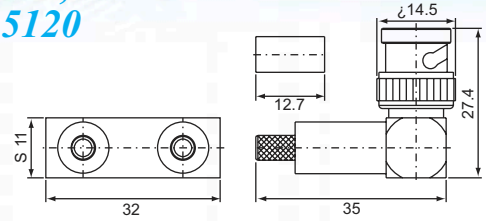

Double BNC male-Single BNC female T-type
B-521 (50Ω,75Ω)

BNC mela-F male
BF-311 (50Ω,75Ω)

BNC female-F female
BF-322 (50Ω,75Ω)

BNC male-N female
BN-312 (50Ω,75Ω)

BNC male, Crimp type Y-type (50Ω,75Ω) for
RG58U, 59U
B-L5120