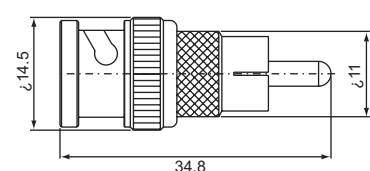

Double BNC male-Single BNC female T-type
B-521 (50Ω,75Ω)

BNC mela-F male
BF-311 (50Ω,75Ω)

BNC female-F female
BF-322 (50Ω,75Ω)

BNC male-N female
BN-312 (50Ω,75Ω)

BNC male, Crimp type Y-type (50Ω,75Ω) for
RG58U, 59U
B-L5120

BNC male, crimp type Y-type (50Ω,75Ω) for
RG58U, 59U B-Y5120

Three BNC female T-type (50Ω,75Ω)
B-522
B-522-ZN

BNC male-F female
BF-312 (50Ω,75Ω)

BNC male-mini UHF female
BM-312 (50Ω,75Ω)

BNC male-RAC male
BR-311 (50Ω,75Ω)