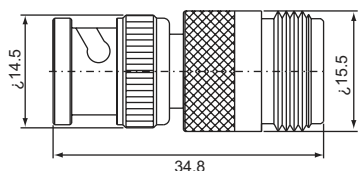

Double BNC male-Single BNC female T-type
B-521 (50Ω,75Ω)

BNC mela-F male
BF-311 (50Ω,75Ω)

BNC female-F female
BF-322 (50Ω,75Ω)

BNC male-N female
BN-312 (50Ω,75Ω)

BNC male, Crimp type Y-type (50Ω,75Ω) for
RG58U, 59U
B-L5120