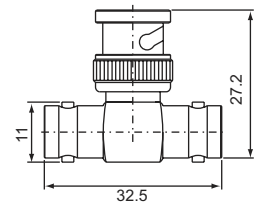

BNC SERIES ADAPTERS

Double BNC male
B-311 (50Ω,75Ω)

BNC male-BNC female
B-312 (50,75)

Double BNC female
B-322 (50Ω,75Ω)

Double BNC female Bulkhead receptacle
B-332 (50Ω,75Ω)

Double BNC female Bulkhead receptacle
B-332-1 (50Ω,75Ω)

Double BNC female Insulated type Bulkhead receptacle
B-0332 (50Ω,75Ω)

Double BNC female Panel receptacle
B-342 (50Ω,75Ω)

BNC male-BNC female
B-412 (50Ω,75Ω)

Three BNC male T-type
B-511 (50Ω,75Ω)

Single BNC male-double BNC female, T-type
B-512-01 / B-512-03 (50Ω,75Ω)