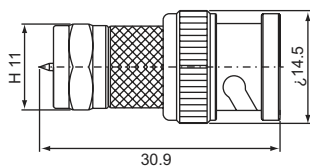

Single BNC male-double BNC female Special T-type
B-2512 (50Ω,75Ω)

Single BNC male-double BNC female, F-type
B-F512 (50Ω,75Ω)

Single BNC male-double BNC female
L-type B-L512
 (50Ω,75Ω)

Single BNC male-double BNC female
 (50Ω,75Ω) Y-type
B-Y512

Double BNC male-Single BNC female T-type
B-521 (50Ω,75Ω)

BNC mela-F male
BF-311 (50Ω,75Ω)

BNC female-F female
BF-322 (50Ω,75Ω)

BNC male-N female
BN-312 (50Ω,75Ω)

BNC male, Crimp type Y-type (50Ω,75Ω) for
RG58U, 59U
B-L5120