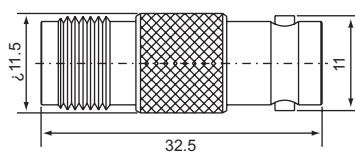

BNC female-TNC female
BT-322 (50Ω,75Ω)