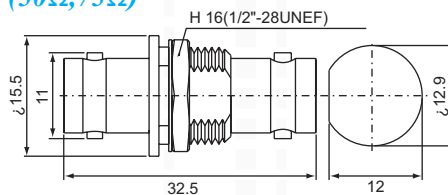

BNC SERIES ADAPTERS

Double BNC male
B-311 (50Ω,75Ω)

BNC male-BNC female
B-312 (50,75)

Double BNC female
B-322 (50Ω,75Ω)

Double BNC female Bulkhead receptacle
B-332 (50Ω,75Ω)

Double BNC female Bulkhead receptacle
B-332-1 (50Ω,75Ω)

Double BNC female Insulated type Bulkhead receptacle
B-0332 (50Ω,75Ω)

Double BNC female Panel receptacle
B-342 (50Ω,75Ω)

BNC male-BNC female
B-412 (50Ω,75Ω)

Three BNC male T-type
B-511 (50Ω,75Ω)

Single BNC male-double BNC female, T-type
B-512-01 / B-512-03 (50Ω,75Ω)