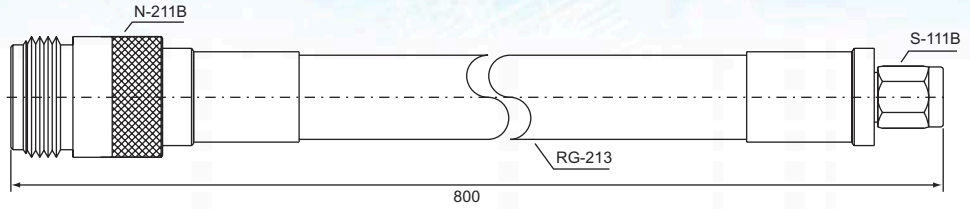

13-121L-355
(MMCX plug to unterminated end)

S1N-312F-13"-41
(N-SMB plug to right angle plug)

SN-312F-6.5"-41
(SMA-N right angle plug to plug)

SN-312B-800-11
(SMA-N plug to plug)

11S-312L-50-41
(MCX-SMA right angle plug to plug)