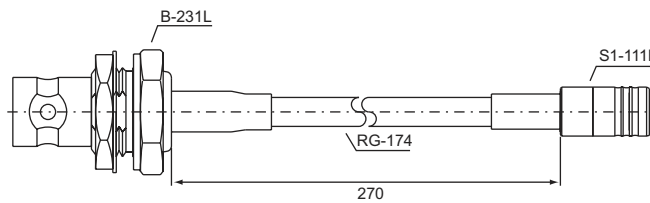

CABLE ASSEMBLIES

BS1-312L-2700-31

13-311L-13CM-44

BS1-321L-270-31

(BNC plug to plug)

BS1-321L-270-34

(BNC plug to right angle plug)

B-2351M-35

(BNC plug to unterminated end)

11S-311F-18"-11

(MCX-SMA plug to plug)

11-111M-300

(MCX plug to unterminated end)

C11S-001L-150-41

(MCX right angle plug to plug)

11-211M-75

(MCX plug to unterminated end)

11S-322L-100-41

(MCX-SMA right angle plug to plug)

C1113-003M-H-135-41

(MMCX-MCX right angle plug to plug)

11-231M-135

(MCX plug to unterminated end)

C13N-001L-100-41