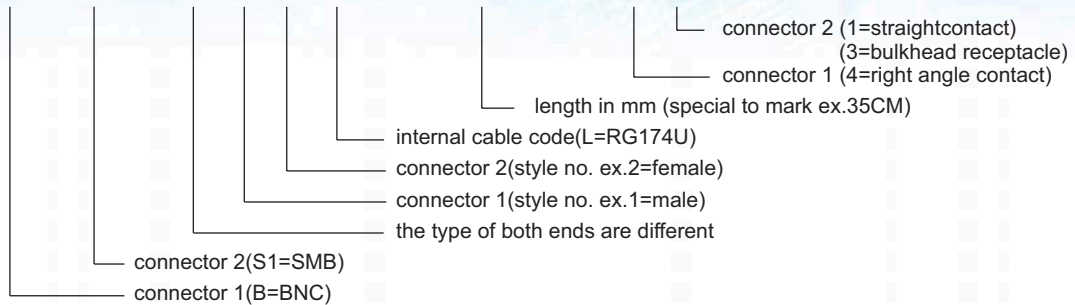

CABLE ASSEMBLIES

BS1-312L-2700-31

13-311L-13CM-44

BS1-321L-270-31

(BNC plug to plug)

BS1-321L-270-34

(BNC plug to right angle plug)

B-2351M-35

(BNC plug to unterminated end)

11S-311F-18"-11

(MCX-SMA plug to plug)

11-111M-300

(MCX plug to unterminated end)

C11S-001L-150-41

(MCX right angle plug to plug)

11-211M-75