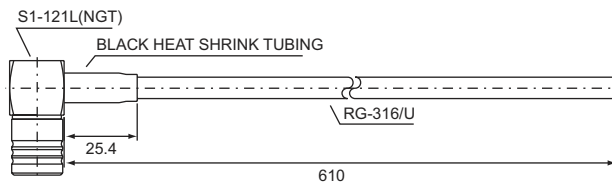

S1-121L-610
(SMB plug to unterminated end)