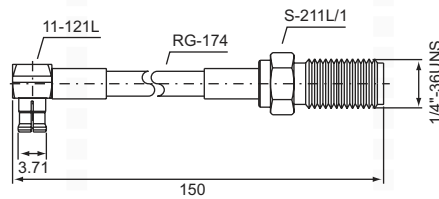

CABLE ASSEMBLIES

BS1-312L-2700-31

13-311L-13CM-44

BS1-321L-270-31

(BNC plug to plug)

BS1-321L-270-34

(BNC plug to right angle plug)

B-2351M-35

(BNC plug to unterminated end)

11S-311F-18"-11

(MCX-SMA plug to plug)

11-111M-300

(MCX plug to unterminated end)

C11S-001L-150-41

(MCX right angle plug to plug)

11-211M-75

(MCX plug to unterminated end)

11S-322L-100-41

(MCX-SMA right angle plug to plug)

C1113-003M-H-135-41

(MMCX-MCX right angle plug to plug)

11-231M-135

(MCX plug to unterminated end)

C13N-001L-100-41