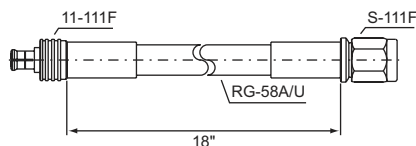

CABLE ASSEMBLIES

BS1-312L-2700-31

13-311L-13CM-44

BS1-321L-270-31

(BNC plug to plug)

BS1-321L-270-34

(BNC plug to right angle plug)

B-2351M-35

(BNC plug to unterminated end)

11S-311F-18"-11

(MCX-SMA plug to plug)

11-111M-300

(MCX plug to unterminated end)

C11S-001L-150-41

(MCX right angle plug to plug)

11-211M-75