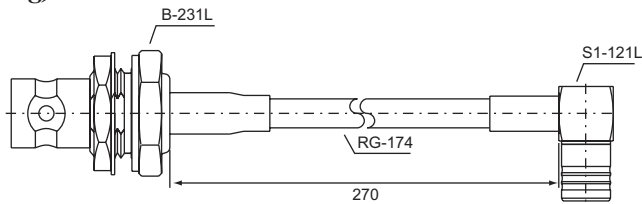

CABLE ASSEMBLIES

BS1-312L-2700-31

13-311L-13CM-44

BS1-321L-270-31

(BNC plug to plug)

BS1-321L-270-34

(BNC plug to right angle plug)

B-2351M-35

(BNC plug to unterminated end)

11S-311F-18"-11

(MCX-SMA plug to plug)

11-111M-300

(MCX plug to unterminated end)

C11S-001L-150-41

(MCX right angle plug to plug)

11-211M-75

(MCX plug to unterminated end)

11S-322L-100-41

(MCX-SMA right angle plug to plug)

C1113-003M-H-135-41

(MMCX-MCX right angle plug to plug)

11-231M-135

(MCX plug to unterminated end)

C13N-001L-100-41