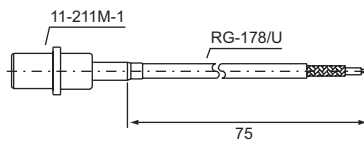

CABLE ASSEMBLIES

BS1-312L-2700-31

13-311L-13CM-44

BS1-321L-270-31

(BNC plug to plug)

BS1-321L-270-34

(BNC plug to right angle plug)

B-2351M-35

(BNC plug to unterminated end)

11S-311F-18"-11

(MCX-SMA plug to plug)

11-111M-300

(MCX plug to unterminated end)

C11S-001L-150-41

(MCX right angle plug to plug)

11-211M-75

(MCX plug to unterminated end)

11S-322L-100-41

(MCX-SMA right angle plug to plug)

C1113-003M-H-135-41

(MMCX-MCX right angle plug to plug)

11-231M-135

(MCX plug to unterminated end)

C13N-001L-100-41