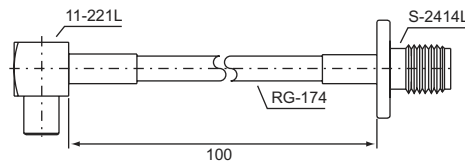

CABLE ASSEMBLIES

BS1-312L-2700-31

13-311L-13CM-44

BS1-321L-270-31

(BNC plug to plug)

BS1-321L-270-34

(BNC plug to right angle plug)

B-2351M-35

(BNC plug to unterminated end)

11S-311F-18"-11

(MCX-SMA plug to plug)

11-111M-300

(MCX plug to unterminated end)

C11S-001L-150-41

(MCX right angle plug to plug)

11-211M-75

(MCX plug to unterminated end)

11S-322L-100-41

(MCX-SMA right angle plug to plug)

C1113-003M-H-135-41

(MMCX-MCX right angle plug to plug)

11-231M-135

(MCX plug to unterminated end)

C13N-001L-100-41