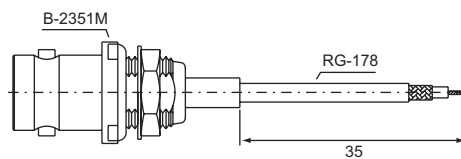

CABLE ASSEMBLIES

BS1-312L-2700-31

13-311L-13CM-44

BS1-321L-270-31

(BNC plug to plug)

BS1-321L-270-34

(BNC plug to right angle plug)

B-2351M-35

(BNC plug to unterminated end)

11S-311F-18"-11

(MCX-SMA plug to plug)

11-111M-300

(MCX plug to unterminated end)

C11S-001L-150-41

(MCX right angle plug to plug)

11-211M-75