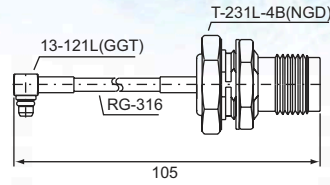

13T-312L-105-43
(MMCX right angle plug to plug)