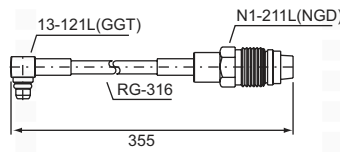

(BNC plug to unterminated end)

11S-311F-18"-11

(MCX-SMA plug to plug)

11-111M-300

(MCX plug to unterminated end)

C11S-001L-150-41

(MCX right angle plug to plug)

11-211M-75

(MCX plug to unterminated end)

11S-322L-100-41

(MCX-SMA right angle plug to plug)

C1113-003M-H-135-41

(MMCX-MCX right angle plug to plug)

11-231M-135

(MCX plug to unterminated end)

C13N-001L-100-41

(MMCX-N right angle plug to plug)

13T-312L-105-43
(MMCX right angle plug to plug)

13N1-312L-355-42
(MMCX-FME right angle plug to plug)

13-311L-130-44
(MMCX right angle plug to right angle plug)

13S-311L-600-41
(MMCX-SMA right angle plug to plug)