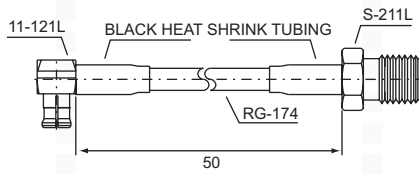

13-121L-355
(MMCX plug to unterminated end)

S1N-312F-13"-41
(N-SMB plug to right angle plug)

SN-312F-6.5"-41
(SMA-N right angle plug to plug)

SN-312B-800-11
(SMA-N plug to plug)

11S-312L-50-41
(MCX-SMA right angle plug to plug)

S1F-312L-250-13
(SMB-F plug to plug)

13S1-311L-100-44
(MMCX-SMB right angle plug to right angle plug)

S1-121L-610
(SMB plug to unterminated end)

T-111F-3000-11
(TNC plug to plug)

T13-321L-500-31
(TNC-MMCX plug to plug)