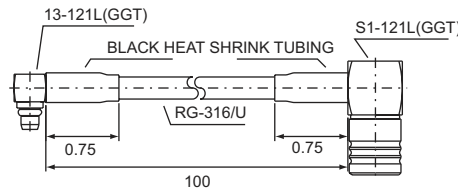

SN-312B-800-11
(SMA-N plug to plug)

11S-312L-50-41
(MCX-SMA right angle plug to plug)

S1F-312L-250-13
(SMB-F plug to plug)

13S1-311L-100-44
(MMCX-SMB right angle plug to right angle plug)

S1-121L-610
(SMB plug to unterminated end)

T-111F-3000-11
(TNC plug to plug)

T13-321L-500-31
(TNC-MMCX plug to plug)