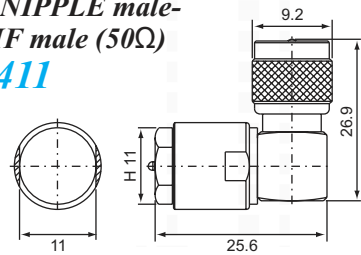

rotating NIPPLE male-mini UHF male (50Ω)
NIM-411