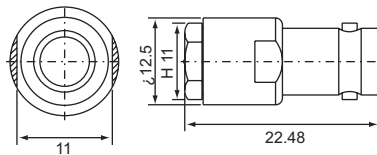

NIPPLE MALE, Solder type
Bulkhead receptacle
N1-135

NIPPLE FEMALE, Crimp type
N1-211/HF50 for HF50 cable

NIPPLE FEMALE, Crimp type
N1-211

PART NO.	Ω	CABLE TYPE	A	B	C	D	E	F
N1-211F	50	RG58U	27	12.7	/	12.6	/	/
N1-211G		RG59U						
N1-211L	50	RG174U(316U)	27	/	12.7	12.6	/	/
N1-211/5D	50	5D-2V	27.5	12.7	/	/	12.6	/
N1-211/AF50	50	AF50	27	12.7	/	12.6	/	/
N1-211F-1	50	RG58U	27	14	/	/	/	14.3
N1-211F-2	50	RG58U	27	12.7	/	/	/	12.6
N1-211-H155	50	H155	27	12.7	/	12.6	/	/
N1-211X	50	RG59U	27	12.7	/	12.6	/	/

NIPPLE MALE, Solder type
N1-P125 Right angle

NIPPLE(FME) SERIES ADAPTERS

double NIPPLE male space
N1-311 (50Ω)

NIPPLE male-female
N1-312 (50Ω)

double NIPPLE female
N1-322 (50Ω)

NIPPLE male bulkhead receptacle
N1-331 (50Ω)

rotating NIPPLE male-BNC male
N1B-311 (50Ω)

NIPPLE male-BNC male
N1B-311-1 (50Ω)

NIPPLE male-BNC female
N1B-312 (50Ω)

NIPPLE female-BNC male
N1B-321 (50Ω)

NIPPLE female-BNC female
N1B-322 (50Ω)

rotating NIPPLE male-BNC male right angle (50Ω)
N1B-411