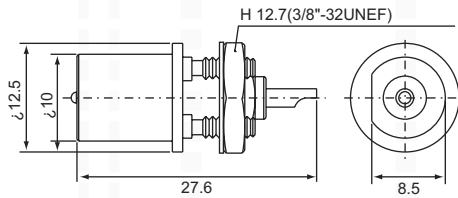

PART NO.	Ω	CABLE TYPE	A	B	C	D
N1-111F-H	50	RG58U	29.2	12.7		14
N1-111G-H		RG59U				
N1-111L-H	50	RG174U(316U)	29.2		12.7	14

NIPPLE MALE, Bulkhead receptacle N1-131L for RG174U(316U)

NIPPLE MALE, Bulkhead receptacle N1-131M-H12.7 for RG178U

NIPPLE MALE, Solder type
Bulkhead receptacle
N1-135

NIPPLE FEMALE, Crimp type
N1-211/HF50 for HF50 cable

NIPPLE FEMALE, Crimp type
N1-211

PART NO.	Ω	CABLE TYPE	A	B	C	D	E	F
N1-211F	50	RG58U	27	12.7	/	12.6	/	/
N1-211G		RG59U						
N1-211L	50	RG174U(316U)	27	/	12.7	12.6	/	/
N1-211/5D	50	5D-2V	27.5	12.7	/	/	12.6	/
N1-211/AF50	50	AF50	27	12.7	/	12.6	/	/
N1-211F-1	50	RG58U	27	14	/	/	/	14.3
N1-211F-2	50	RG58U	27	12.7	/	/	/	12.6
N1-211-H155	50	H155	27	12.7	/	12.6	/	/
N1-211X	50	RG59U	27	12.7	/	12.6	/	/