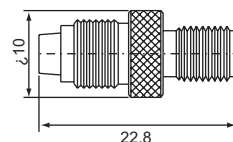

rotating NIPPLE male-mini UHF male (50Ω)
NIM-411

rotating NIPPLE male-N male (50Ω)
NIN-311

rotating NIPPLE male-N female (50Ω)
NIN-312

rotating NIPPLE female-N male (50Ω)
NIN-321

rotating NIPPLE-SMA male (50Ω)
NIS-311

NIPPLE male-SMA female
NIS-312 (50Ω)

NIPPLE male-SMA female bulkhead receptacle
NIS-3312 (50Ω)

NIPPLE female-SMA male
NIS-321 (50Ω)

NIPPLE female-SMA female
NIS-322 (50Ω)

**rotating NIPPLE-SMA
male panel receptacle
NIS-411 (50Ω)**

**rotating NIPPLE-TNC male
NIT-311 (50Ω)**

**rotating NIPPLE-TNC male
NIT-311-1 (50Ω)**

**rotating NIPPLE male-TNC female (50Ω)
NIT-312**

**NIPPLE female-TNC female
NIT-322 (50Ω)**

**rotating NIPPLE-TNC male right angle
NIT-411 (50Ω)**