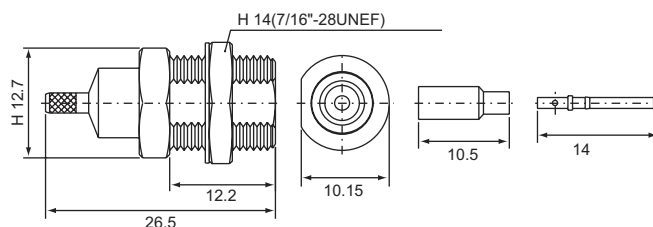

NIPPLE(FME) SERIES CONNECTORS

NIPPLE MALE, Crimp type N1-111

PART NO.	Ω	CABLE TYPE	A	B	C	D	E	F
N1-111F	50	RG58U	22.8	11	9	12.7		14
N1-111G		RG59U						
N1-111L	50	RG174U(316U)	22.8	11	9		12.7	14

NIPPLE MALE, Crimp type N1-111-H

PART NO.	Ω	CABLE TYPE	A	B	C	D
N1-111F-H	50	RG58U	29.2	12.7		14
N1-111G-H		RG59U				
N1-111L-H	50	RG174U(316U)	29.2		12.7	14

NIPPLE MALE, Bulkhead receptacle N1-131L for RG174U(316U)

NIPPLE MALE, Bulkhead receptacle N1-131M-H12.7 for RG178U

NIPPLE MALE, Solder type
Bulkhead receptacle
N1-135

NIPPLE FEMALE, Crimp type
N1-211/HF50 for HF50 cable

NIPPLE FEMALE, Crimp type
N1-211

PART NO.	Ω	CABLE TYPE	A	B	C	D	E	F
N1-211F	50	RG58U	27	12.7	/	12.6	/	/
N1-211G		RG59U						
N1-211L	50	RG174U(316U)	27	/	12.7	12.6	/	/
N1-211/5D	50	5D-2V	27.5	12.7	/	/	12.6	/
N1-211/AF50	50	AF50	27	12.7	/	12.6	/	/
N1-211F-1	50	RG58U	27	14	/	/	/	14.3
N1-211F-2	50	RG58U	27	12.7	/	/	/	12.6
N1-211-H155	50	H155	27	12.7	/	12.6	/	/
N1-211X	50	RG59U	27	12.7	/	12.6	/	/

NIPPLE MALE, Solder type
N1-P125 Right angle

NIPPLE(FME) SERIES ADAPTERS

double NIPPLE male space
N1-311 (50Ω)

NIPPLE male-female
N1-312 (50Ω)

double NIPPLE female
N1-322 (50Ω)

NIPPLE male bulkhead receptacle
N1-331 (50Ω)