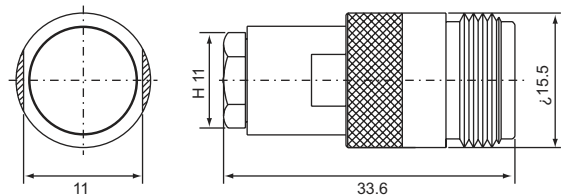

rotating NIPPLE male-N female (50Ω)
NIN-312