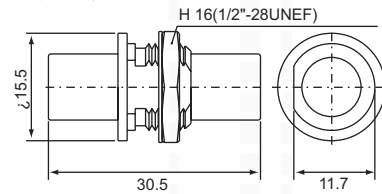

NIPPLE MALE, Solder type
Bulkhead receptacle
N1-135

NIPPLE FEMALE, Crimp type
N1-211/HF50 for HF50 cable

NIPPLE FEMALE, Crimp type
N1-211

PART NO.	Ω	CABLE TYPE	A	B	C	D	E	F
N1-211F	50	RG58U	27	12.7	/	12.6	/	/
N1-211G		RG59U						
N1-211L	50	RG174U(316U)	27	/	12.7	12.6	/	/
N1-211/5D	50	5D-2V	27.5	12.7	/	/	12.6	/
N1-211/AF50	50	AF50	27	12.7	/	12.6	/	/
N1-211F-1	50	RG58U	27	14	/	/	/	14.3
N1-211F-2	50	RG58U	27	12.7	/	/	/	12.6
N1-211-H155	50	H155	27	12.7	/	12.6	/	/
N1-211X	50	RG59U	27	12.7	/	12.6	/	/

NIPPLE MALE, Solder type
N1-P125 Right angle

NIPPLE(FME) SERIES ADAPTERS

double NIPPLE male space
N1-311 (50Ω)

NIPPLE male-female
N1-312 (50Ω)

double NIPPLE female
N1-322 (50Ω)

NIPPLE male bulkhead receptacle
N1-331 (50Ω)

rotating NIPPLE male-BNC male
N1B-311 (50Ω)

NIPPLE male-BNC male
N1B-311-1 (50Ω)

NIPPLE male-BNC female
N1B-312 (50Ω)

NIPPLE female-BNC male
N1B-321 (50Ω)

NIPPLE female-BNC female
N1B-322 (50Ω)

rotating NIPPLE male-BNC male right angle (50Ω)
N1B-411