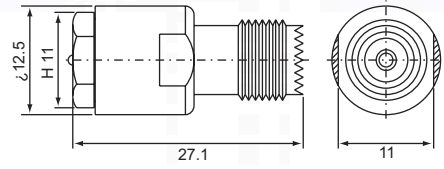

rotating NIPPLE male-BNC male
N1B-311 (50Ω)

NIPPLE male-BNC male
N1B-311-1 (50Ω)

NIPPLE male-BNC female
N1B-312 (50Ω)

NIPPLE female-BNC male
N1B-321 (50Ω)

NIPPLE female-BNC female
N1B-322 (50Ω)

rotating NIPPLE male-BNC male right angle (50Ω)
N1B-411

NIPPLE male-F female
N1F-312 (50Ω)

NIPPLE female-F female
N1F-322 (50Ω)

rotating NIPPLE male-mini UHF male
NIM-311 (50Ω)

NIPPLE male-mini UHF/UHF female
NIM-312 (50Ω)

NIPPLE female-mini UHF female
NIM-322 (50Ω)