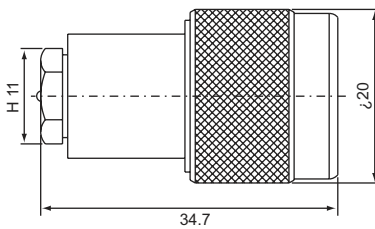

rotating NIPPLE male-N male (50Ω)
NIN-311