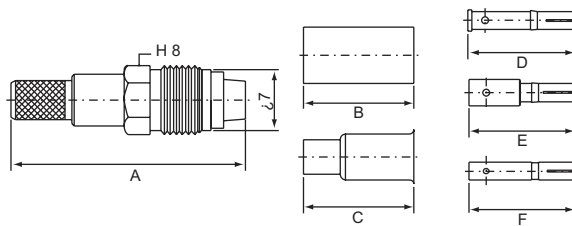

PART NO.	Ω	CABLE TYPE	A	B	C	D
N1-111F-H	50	RG58U	29.2	12.7		14
N1-111G-H		RG59U				
N1-111L-H	50	RG174U(316U)	29.2		12.7	14

NIPPLE MALE, Bulkhead receptacle N1-131L for RG174U(316U)

NIPPLE MALE, Bulkhead receptacle N1-131M-H12.7 for RG178U

NIPPLE MALE, Solder type
Bulkhead receptacle
N1-135

NIPPLE FEMALE, Crimp type
N1-211/HF50 for HF50 cable

NIPPLE FEMALE, Crimp type
N1-211

PART NO.	Ω	CABLE TYPE	A	B	C	D	E	F
N1-211F	50	RG58U	27	12.7	/	12.6	/	/
N1-211G		RG59U						
N1-211L	50	RG174U(316U)	27	/	12.7	12.6	/	/
N1-211/5D	50	5D-2V	27.5	12.7	/	/	12.6	/
N1-211/AF50	50	AF50	27	12.7	/	12.6	/	/
N1-211F-1	50	RG58U	27	14	/	/	/	14.3
N1-211F-2	50	RG58U	27	12.7	/	/	/	12.6
N1-211-H155	50	H155	27	12.7	/	12.6	/	/
N1-211X	50	RG59U	27	12.7	/	12.6	/	/