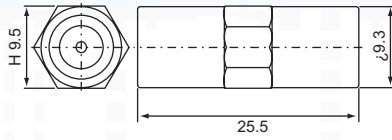

NIPPLE(FME) SERIES ADAPTERS

double NIPPLE male space
N1-311 (50Ω)