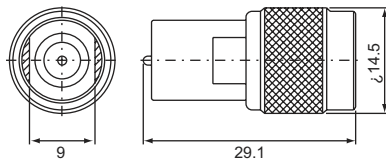

NIPPLE male-SMA female
NIS-312 (50Ω)

NIPPLE male-SMA female bulkhead receptacle
NIS-3312 (50Ω)

NIPPLE female-SMA male
NIS-321 (50Ω)

NIPPLE female-SMA female
NIS-322 (50Ω)

**rotating NIPPLE-SMA
male panel receptacle
NIS-411 (50Ω)**

**rotating NIPPLE-TNC male
NIT-311 (50Ω)**

**rotating NIPPLE-TNC male
NIT-311-1 (50Ω)**

**rotating NIPPLE male-TNC female (50Ω)
NIT-312**

**NIPPLE female-TNC female
NIT-322 (50Ω)**

**rotating NIPPLE-TNC male right angle
NIT-411 (50Ω)**