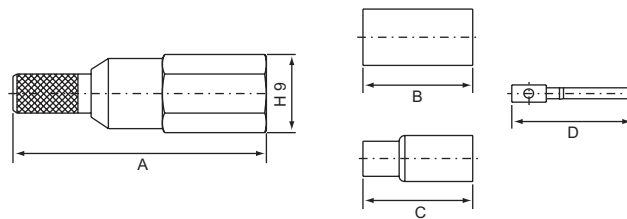

NIPPLE(FME) SERIES CONNECTORS

NIPPLE MALE, Crimp type N1-111

PART NO.	Ω	CABLE TYPE	A	B	C	D	E	F
N1-111F	50	RG58U	22.8	11	9	12.7		14
N1-111G		RG59U						
N1-111L	50	RG174U(316U)	22.8	11	9		12.7	14

NIPPLE MALE, Crimp type N1-111-H

PART NO.	Ω	CABLE TYPE	A	B	C	D
N1-111F-H	50	RG58U	29.2	12.7		14
N1-111G-H		RG59U				
N1-111L-H	50	RG174U(316U)	29.2		12.7	14

NIPPLE MALE, Bulkhead receptacle N1-131L for RG174U(316U)

NIPPLE MALE, Bulkhead receptacle N1-131M-H12.7 for RG178U

NIPPLE MALE, Solder type
Bulkhead receptacle
N1-135

NIPPLE FEMALE, Crimp type
N1-211/HF50 for HF50 cable

NIPPLE FEMALE, Crimp type
N1-211

PART NO.	Ω	CABLE TYPE	A	B	C	D	E	F
N1-211F	50	RG58U	27	12.7	/	12.6	/	/
N1-211G		RG59U						
N1-211L	50	RG174U(316U)	27	/	12.7	12.6	/	/
N1-211/5D	50	5D-2V	27.5	12.7	/	/	12.6	/
N1-211/AF50	50	AF50	27	12.7	/	12.6	/	/
N1-211F-1	50	RG58U	27	14	/	/	/	14.3
N1-211F-2	50	RG58U	27	12.7	/	/	/	12.6
N1-211-H155	50	H155	27	12.7	/	12.6	/	/
N1-211X	50	RG59U	27	12.7	/	12.6	/	/