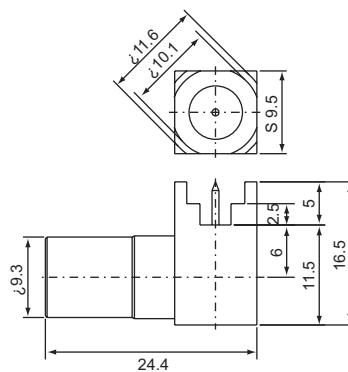

PART NO.	Ω	CABLE TYPE	A	B	C	D
N1-111F-H	50	RG58U	29.2	12.7		14
N1-111G-H		RG59U				
N1-111L-H	50	RG174U(316U)	29.2		12.7	14

NIPPLE MALE, Bulkhead receptacle N1-131L for RG174U(316U)

NIPPLE MALE, Bulkhead receptacle N1-131M-H12.7 for RG178U

NIPPLE MALE, Solder type
Bulkhead receptacle
N1-135

NIPPLE FEMALE, Crimp type
N1-211/HF50 for HF50 cable

NIPPLE FEMALE, Crimp type
N1-211

PART NO.	Ω	CABLE TYPE	A	B	C	D	E	F
N1-211F	50	RG58U	27	12.7	/	12.6	/	/
N1-211G		RG59U						
N1-211L	50	RG174U(316U)	27	/	12.7	12.6	/	/
N1-211/5D	50	5D-2V	27.5	12.7	/	/	12.6	/
N1-211/AF50	50	AF50	27	12.7	/	12.6	/	/
N1-211F-1	50	RG58U	27	14	/	/	/	14.3
N1-211F-2	50	RG58U	27	12.7	/	/	/	12.6
N1-211-H155	50	H155	27	12.7	/	12.6	/	/
N1-211X	50	RG59U	27	12.7	/	12.6	/	/

NIPPLE MALE, Solder type
N1-P125 Right angle

NIPPLE(FME) SERIES ADAPTERS

double NIPPLE male space
N1-311 (50Ω)

NIPPLE male-female
N1-312 (50Ω)

double NIPPLE female
N1-322 (50Ω)

NIPPLE male bulkhead receptacle
N1-331 (50Ω)