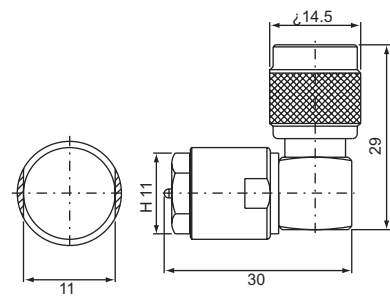

NIPPLE male-SMA female
NIS-312 (50Ω)

NIPPLE male-SMA female bulkhead receptacle
NIS-3312 (50Ω)

NIPPLE female-SMA male
NIS-321 (50Ω)

NIPPLE female-SMA female
NIS-322 (50Ω)

**rotating NIPPLE-SMA
male panel receptacle
NIS-411 (50Ω)**

**rotating NIPPLE-TNC male
NIT-311 (50Ω)**

**rotating NIPPLE-TNC male
NIT-311-1 (50Ω)**

**rotating NIPPLE male-TNC female (50Ω)
NIT-312**

**NIPPLE female-TNC female
NIT-322 (50Ω)**

**rotating NIPPLE-TNC male right angle
NIT-411 (50Ω)**