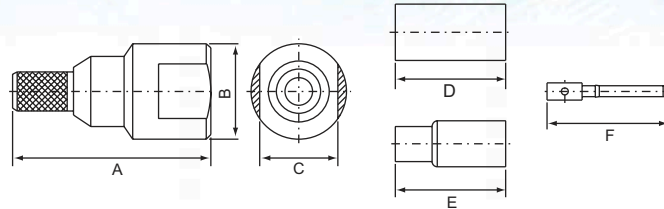

NIPPLE(FME) SERIES CONNECTORS

NIPPLE MALE, Crimp type N1-111

PART NO.	Ω	CABLE TYPE	A	B	C	D	E	F
N1-111F	50	RG58U	22.8	11	9	12.7		14
N1-111G		RG59U						
N1-111L	50	RG174U(316U)	22.8	11	9		12.7	14

NIPPLE MALE, Crimp type N1-111-H

PART NO.	Ω	CABLE TYPE	A	B	C	D
N1-111F-H	50	RG58U	29.2	12.7		14
N1-111G-H		RG59U				
N1-111L-H	50	RG174U(316U)	29.2		12.7	14

NIPPLE MALE, Bulkhead receptacle N1-131L for RG174U(316U)

NIPPLE MALE, Bulkhead receptacle N1-131M-H12.7 for RG178U

NIPPLE MALE, Solder type
Bulkhead receptacle
N1-135

NIPPLE FEMALE, Crimp type
N1-211/HF50 for HF50 cable

NIPPLE FEMALE, Crimp type
N1-211

PART NO.	Ω	CABLE TYPE	A	B	C	D	E	F
N1-211F	50	RG58U	27	12.7	/	12.6	/	/
N1-211G		RG59U						
N1-211L	50	RG174U(316U)	27	/	12.7	12.6	/	/
N1-211/5D	50	5D-2V	27.5	12.7	/	/	12.6	/
N1-211/AF50	50	AF50	27	12.7	/	12.6	/	/
N1-211F-1	50	RG58U	27	14	/	/	/	14.3
N1-211F-2	50	RG58U	27	12.7	/	/	/	12.6
N1-211-H155	50	H155	27	12.7	/	12.6	/	/
N1-211X	50	RG59U	27	12.7	/	12.6	/	/