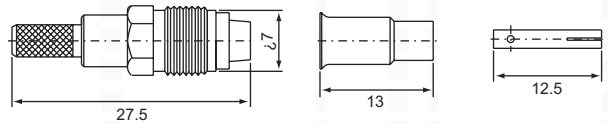

PART NO.	Ω	CABLE TYPE	A	B	C	D
N1-111F-H	50	RG58U	29.2	12.7		14
N1-111G-H		RG59U				
N1-111L-H	50	RG174U(316U)	29.2		12.7	14

NIPPLE MALE, Bulkhead receptacle N1-131L for RG174U(316U)

NIPPLE MALE, Bulkhead receptacle N1-131M-H12.7 for RG178U

NIPPLE MALE, Solder type
Bulkhead receptacle
N1-135

NIPPLE FEMALE, Crimp type
N1-211/HF50 for HF50 cable

NIPPLE FEMALE, Crimp type
N1-211

PART NO.	Ω	CABLE TYPE	A	B	C	D	E	F
N1-211F	50	RG58U	27	12.7	/	12.6	/	/
N1-211G		RG59U						
N1-211L	50	RG174U(316U)	27	/	12.7	12.6	/	/
N1-211/5D	50	5D-2V	27.5	12.7	/	/	12.6	/
N1-211/AF50	50	AF50	27	12.7	/	12.6	/	/
N1-211F-1	50	RG58U	27	14	/	/	/	14.3
N1-211F-2	50	RG58U	27	12.7	/	/	/	12.6
N1-211-H155	50	H155	27	12.7	/	12.6	/	/
N1-211X	50	RG59U	27	12.7	/	12.6	/	/