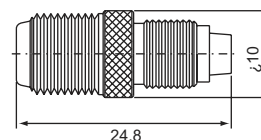

NIPPLE MALE, Solder type
Bulkhead receptacle
N1-135

NIPPLE FEMALE, Crimp type
N1-211/HF50 for HF50 cable

NIPPLE FEMALE, Crimp type
N1-211

PART NO.	Ω	CABLE TYPE	A	B	C	D	E	F
N1-211F	50	RG58U	27	12.7	/	12.6	/	/
N1-211G		RG59U						
N1-211L	50	RG174U(316U)	27	/	12.7	12.6	/	/
N1-211/5D	50	5D-2V	27.5	12.7	/	/	12.6	/
N1-211/AF50	50	AF50	27	12.7	/	12.6	/	/
N1-211F-1	50	RG58U	27	14	/	/	/	14.3
N1-211F-2	50	RG58U	27	12.7	/	/	/	12.6
N1-211-H155	50	H155	27	12.7	/	12.6	/	/
N1-211X	50	RG59U	27	12.7	/	12.6	/	/

rotating NIPPLE male-BNC male
N1B-311 (50Ω)

NIPPLE male-BNC male
N1B-311-1 (50Ω)

NIPPLE male-BNC female
N1B-312 (50Ω)

NIPPLE female-BNC male
N1B-321 (50Ω)

NIPPLE female-BNC female
N1B-322 (50Ω)

rotating NIPPLE male-BNC male right angle (50Ω)
N1B-411

NIPPLE male-F female
N1F-312 (50Ω)

NIPPLE female-F female
N1F-322 (50Ω)

rotating NIPPLE male-mini UHF male
NIM-311 (50Ω)

NIPPLE male-mini UHF/UHF female
NIM-312 (50Ω)

NIPPLE female-mini UHF female
NIM-322 (50Ω)