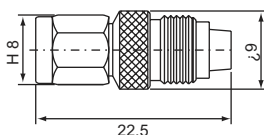

NIPPLE female-SMA male
NIS-321 (50Ω)