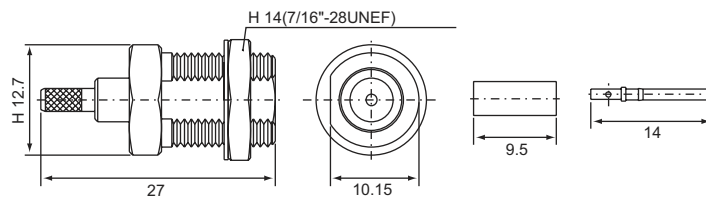

NIPPLE(FME) SERIES CONNECTORS

NIPPLE MALE, Crimp type N1-111

PART NO.	Ω	CABLE TYPE	A	B	C	D	E	F
N1-111F	50	RG58U	22.8	11	9	12.7		14
N1-111G		RG59U						
N1-111L	50	RG174U(316U)	22.8	11	9		12.7	14

NIPPLE MALE, Crimp type N1-111-H

PART NO.	Ω	CABLE TYPE	A	B	C	D
N1-111F-H	50	RG58U	29.2	12.7		14
N1-111G-H		RG59U				
N1-111L-H	50	RG174U(316U)	29.2		12.7	14

NIPPLE MALE, Bulkhead receptacle N1-131L for RG174U(316U)

NIPPLE MALE, Bulkhead receptacle N1-131M-H12.7 for RG178U

NIPPLE MALE, Solder type
Bulkhead receptacle
N1-135

NIPPLE FEMALE, Crimp type
N1-211/HF50 for HF50 cable

NIPPLE FEMALE, Crimp type
N1-211

PART NO.	Ω	CABLE TYPE	A	B	C	D	E	F
N1-211F	50	RG58U	27	12.7	/	12.6	/	/
N1-211G		RG59U						
N1-211L	50	RG174U(316U)	27	/	12.7	12.6	/	/
N1-211/5D	50	5D-2V	27.5	12.7	/	/	12.6	/
N1-211/AF50	50	AF50	27	12.7	/	12.6	/	/
N1-211F-1	50	RG58U	27	14	/	/	/	14.3
N1-211F-2	50	RG58U	27	12.7	/	/	/	12.6
N1-211-H155	50	H155	27	12.7	/	12.6	/	/
N1-211X	50	RG59U	27	12.7	/	12.6	/	/

NIPPLE MALE, Solder type
N1-P125 Right angle

NIPPLE(FME) SERIES ADAPTERS

double NIPPLE male space
N1-311 (50Ω)

NIPPLE male-female
N1-312 (50Ω)

double NIPPLE female
N1-322 (50Ω)

NIPPLE male bulkhead receptacle
N1-331 (50Ω)