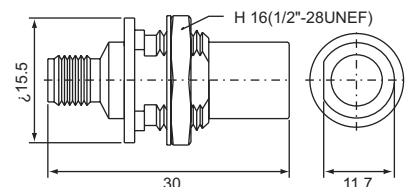

NIPPLE male-SMA female bulkhead receptacle
NIS-3312 (50Ω)