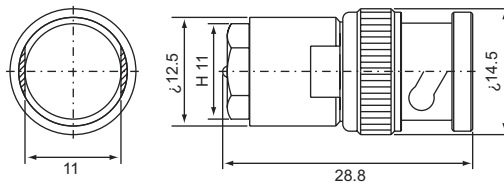

NIPPLE MALE, Solder type
Bulkhead receptacle
N1-135

NIPPLE FEMALE, Crimp type
N1-211/HF50 for HF50 cable

NIPPLE FEMALE, Crimp type
N1-211

PART NO.	Ω	CABLE TYPE	A	B	C	D	E	F
N1-211F	50	RG58U	27	12.7	/	12.6	/	/
N1-211G		RG59U						
N1-211L	50	RG174U(316U)	27	/	12.7	12.6	/	/
N1-211/5D	50	5D-2V	27.5	12.7	/	/	12.6	/
N1-211/AF50	50	AF50	27	12.7	/	12.6	/	/
N1-211F-1	50	RG58U	27	14	/	/	/	14.3
N1-211F-2	50	RG58U	27	12.7	/	/	/	12.6
N1-211-H155	50	H155	27	12.7	/	12.6	/	/
N1-211X	50	RG59U	27	12.7	/	12.6	/	/

NIPPLE MALE, Solder type
N1-P125 Right angle

NIPPLE(FME) SERIES ADAPTERS

double NIPPLE male space
N1-311 (50Ω)

NIPPLE male-female
N1-312 (50Ω)

double NIPPLE female
N1-322 (50Ω)

NIPPLE male bulkhead receptacle
N1-331 (50Ω)

rotating NIPPLE male-BNC male
N1B-311 (50Ω)

NIPPLE male-BNC male
N1B-311-1 (50Ω)

NIPPLE male-BNC female
N1B-312 (50Ω)

NIPPLE female-BNC male
N1B-321 (50Ω)

NIPPLE female-BNC female
N1B-322 (50Ω)

rotating NIPPLE male-BNC male right angle (50Ω)
N1B-411