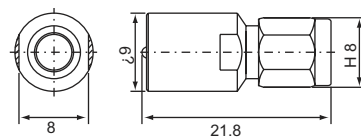

rotating NIPPLE male-mini UHF male (50Ω)
NIM-411

rotating NIPPLE male-N male (50Ω)
NIN-311

rotating NIPPLE male-N female (50Ω)
NIN-312

rotating NIPPLE female-N male (50Ω)
NIN-321

rotating NIPPLE-SMA male (50Ω)
NIS-311