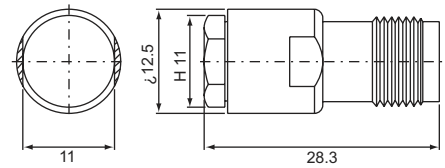

NIPPLE male-SMA female
NIS-312 (50Ω)

NIPPLE male-SMA female bulkhead receptacle
NIS-3312 (50Ω)

NIPPLE female-SMA male
NIS-321 (50Ω)

NIPPLE female-SMA female
NIS-322 (50Ω)

**rotating NIPPLE-SMA
male panel receptacle
NIS-411 (50Ω)**

**rotating NIPPLE-TNC male
NIT-311 (50Ω)**

**rotating NIPPLE-TNC male
NIT-311-1 (50Ω)**

**rotating NIPPLE male-TNC female (50Ω)
NIT-312**

**NIPPLE female-TNC female
NIT-322 (50Ω)**

**rotating NIPPLE-TNC male right angle
NIT-411 (50Ω)**