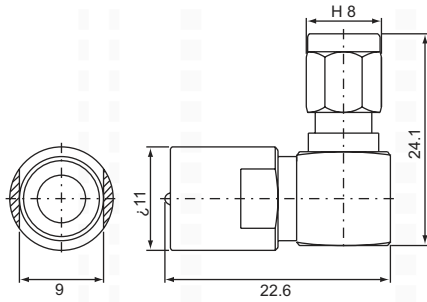

NIPPLE male-SMA female
NIS-312 (50Ω)

NIPPLE male-SMA female bulkhead receptacle
NIS-3312 (50Ω)

NIPPLE female-SMA male
NIS-321 (50Ω)

NIPPLE female-SMA female
NIS-322 (50Ω)

**rotating NIPPLE-SMA
male panel receptacle
NIS-411 (50Ω)**

**rotating NIPPLE-TNC male
NIT-311 (50Ω)**

**rotating NIPPLE-TNC male
NIT-311-1 (50Ω)**

**rotating NIPPLE male-TNC female (50Ω)
NIT-312**

**NIPPLE female-TNC female
NIT-322 (50Ω)**

**rotating NIPPLE-TNC male right angle
NIT-411 (50Ω)**