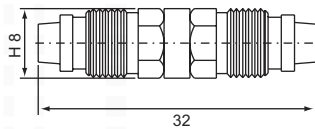

NIPPLE MALE, Solder type
Bulkhead receptacle
N1-135

NIPPLE FEMALE, Crimp type
N1-211/HF50 for HF50 cable

NIPPLE FEMALE, Crimp type
N1-211

PART NO.	Ω	CABLE TYPE	A	B	C	D	E	F
N1-211F	50	RG58U	27	12.7	/	12.6	/	/
N1-211G		RG59U						
N1-211L	50	RG174U(316U)	27	/	12.7	12.6	/	/
N1-211/5D	50	5D-2V	27.5	12.7	/	/	12.6	/
N1-211/AF50	50	AF50	27	12.7	/	12.6	/	/
N1-211F-1	50	RG58U	27	14	/	/	/	14.3
N1-211F-2	50	RG58U	27	12.7	/	/	/	12.6
N1-211-H155	50	H155	27	12.7	/	12.6	/	/
N1-211X	50	RG59U	27	12.7	/	12.6	/	/

NIPPLE MALE, Solder type
N1-P125 Right angle

NIPPLE(FME) SERIES ADAPTERS

double NIPPLE male space
N1-311 (50Ω)

NIPPLE male-female
N1-312 (50Ω)

double NIPPLE female
N1-322 (50Ω)

NIPPLE male bulkhead receptacle
N1-331 (50Ω)

rotating NIPPLE male-BNC male
N1B-311 (50Ω)

NIPPLE male-BNC male
N1B-311-1 (50Ω)

NIPPLE male-BNC female
N1B-312 (50Ω)

NIPPLE female-BNC male
N1B-321 (50Ω)

NIPPLE female-BNC female
N1B-322 (50Ω)

rotating NIPPLE male-BNC male right angle (50Ω)
N1B-411