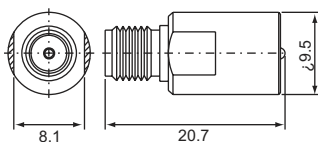

NIPPLE male-SMA female
NIS-312 (50Ω)