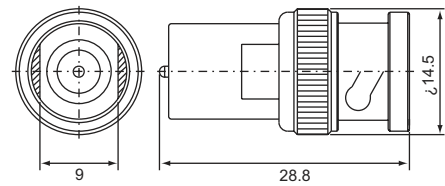

NIPPLE MALE, Solder type
Bulkhead receptacle
N1-135

NIPPLE FEMALE, Crimp type
N1-211/HF50 for HF50 cable

NIPPLE FEMALE, Crimp type
N1-211

PART NO.	Ω	CABLE TYPE	A	B	C	D	E	F
N1-211F	50	RG58U	27	12.7	/	12.6	/	/
N1-211G		RG59U						
N1-211L	50	RG174U(316U)	27	/	12.7	12.6	/	/
N1-211/5D	50	5D-2V	27.5	12.7	/	/	12.6	/
N1-211/AF50	50	AF50	27	12.7	/	12.6	/	/
N1-211F-1	50	RG58U	27	14	/	/	/	14.3
N1-211F-2	50	RG58U	27	12.7	/	/	/	12.6
N1-211-H155	50	H155	27	12.7	/	12.6	/	/
N1-211X	50	RG59U	27	12.7	/	12.6	/	/

NIPPLE MALE, Solder type
N1-P125 Right angle

NIPPLE(FME) SERIES ADAPTERS

double NIPPLE male space
N1-311 (50Ω)

NIPPLE male-female
N1-312 (50Ω)

double NIPPLE female
N1-322 (50Ω)

NIPPLE male bulkhead receptacle
N1-331 (50Ω)

rotating NIPPLE male-BNC male
N1B-311 (50Ω)

NIPPLE male-BNC male
N1B-311-1 (50Ω)

NIPPLE male-BNC female
N1B-312 (50Ω)

NIPPLE female-BNC male
N1B-321 (50Ω)

NIPPLE female-BNC female
N1B-322 (50Ω)

rotating NIPPLE male-BNC male right angle (50Ω)
N1B-411