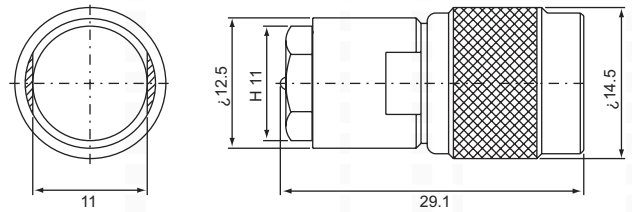

NIPPLE male-SMA female
NIS-312 (50Ω)

NIPPLE male-SMA female bulkhead receptacle
NIS-3312 (50Ω)

NIPPLE female-SMA male
NIS-321 (50Ω)

NIPPLE female-SMA female
NIS-322 (50Ω)

**rotating NIPPLE-SMA
male panel receptacle
NIS-411 (50Ω)**

**rotating NIPPLE-TNC male
NIT-311 (50Ω)**

**rotating NIPPLE-TNC male
NIT-311-1 (50Ω)**

**rotating NIPPLE male-TNC female (50Ω)
NIT-312**

**NIPPLE female-TNC female
NIT-322 (50Ω)**

**rotating NIPPLE-TNC male right angle
NIT-411 (50Ω)**