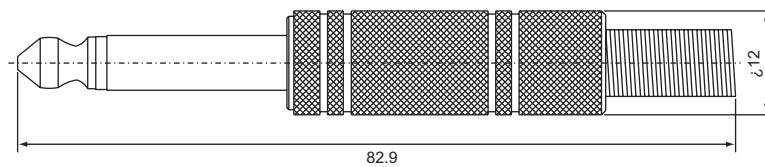

PHONE SERIES CONNECTORS ADAPTORS

double PHONE MALE -BNC MALE
P-1031

PHONE MALE
P-1039

PHONE MALE special
P-1130 right angle

PHONE 6.5mm MALE, W/Spring
P-115 Gold plated (red, black, white)

PHONE 6.5mm FEMALE
P-215