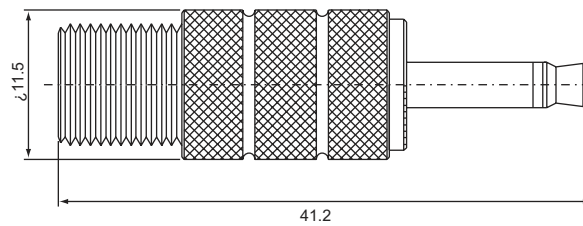

PHONE SERIES CONNECTORS ADAPTORS

double PHONE MALE -BNC MALE
P-1031

PHONE MALE
P-1039

PHONE MALE special
P-1130 right angle

PHONE 6.5mm MALE, W/Spring
P-115 Gold plated (red, black, white)

PHONE 6.5mm FEMALE
P-215

PHONE 3.5mm MALE-BNC FEMALE
PB-312

PHONE 3.5mm MALE-F FEMALE
PF-312

PHONE 3.5mm MALE-RCA FEMALE
PR-312

PHONE 3.5mm MALE-UHF FEMALE
PU-312