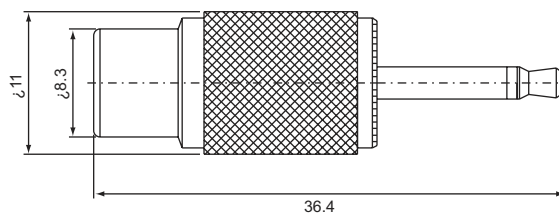

PHONE 3.5mm MALE-RCA FEMALE
PR-312