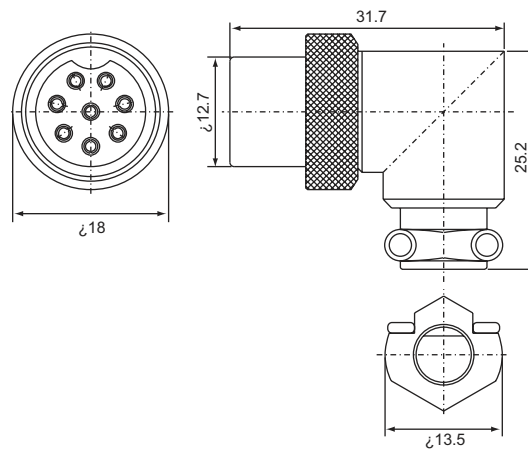

PHONE SERIES CONNECTORS ADAPTORS

double PHONE MALE -BNC MALE
P-1031

PHONE MALE
P-1039

PHONE MALE special
P-1130 right angle

PHONE 6.5mm MALE, W/Spring
P-115 Gold plated (red, black, white)

PHONE 6.5mm FEMALE
P-215

PHONE 3.5mm MALE-BNC FEMALE
PB-312

PHONE 3.5mm MALE-F FEMALE
PF-312

PHONE 3.5mm MALE-RCA FEMALE
PR-312

PHONE 3.5mm MALE-UHF FEMALE
PU-312