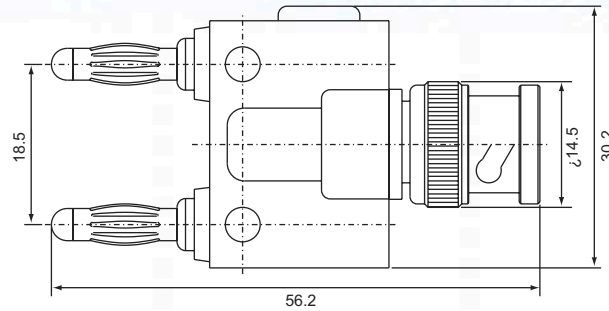

PHONE SERIES CONNECTORS ADAPTORS

double PHONE MALE -BNC MALE
P-1031

PHONE MALE
P-1039

PHONE MALE special
P-1130 right angle

PHONE 6.5mm MALE, W/Spring
P-115 Gold plated (red, black, white)

PHONE 6.5mm FEMALE
P-215

PHONE 3.5mm MALE-BNC FEMALE
PB-312

PHONE 3.5mm MALE-F FEMALE
PF-312

PHONE 3.5mm MALE-RCA FEMALE
PR-312

PHONE 3.5mm MALE-UHF FEMALE
PU-312