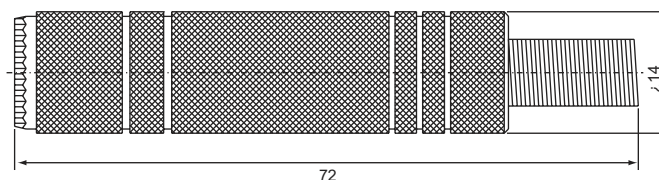

PHONE SERIES CONNECTORS ADAPTORS

double PHONE MALE -BNC MALE
P-1031

PHONE MALE
P-1039

PHONE MALE special
P-1130 right angle

PHONE 6.5mm MALE, W/Spring
P-115 Gold plated (red, black, white)

PHONE 6.5mm FEMALE
P-215