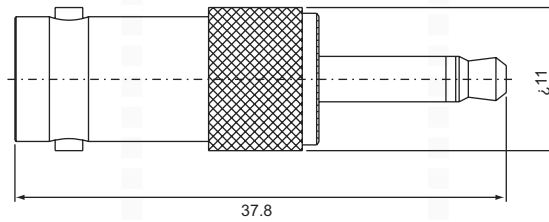

PHONE 3.5mm MALE-BNC FEMALE
PB-312