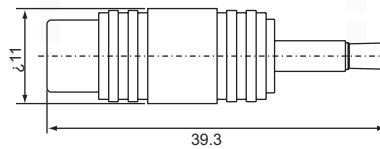

PHONE SERIES CONNECTORS ADAPTORS

double PHONE MALE -BNC MALE
P-1031

PHONE MALE
P-1039

PHONE MALE special
P-1130 right angle

PHONE 6.5mm MALE, W/Spring
P-115 Gold plated (red, black, white)

PHONE 6.5mm FEMALE
P-215