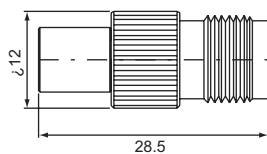

# TNC SERIES ADAPTERS

**TNC quick male-TNC female (50Ω,75Ω)**  
**T-302**

**TNC male-TNC female (50Ω,75Ω)**  
**T-312**

**double TNC female bulkhead receptacle (50Ω,75Ω)**  
**T-332**

**three TNC male T-type (50Ω,75Ω)**  
**T-511**

**double TNC male-single TNC female T-type (50Ω,75Ω)**  
**T-521**

**TNC female terminator (50Ω,75Ω,93Ω)**  
**T-612**

**double TNC male (50Ω,75Ω)**  
**T-311**

**double TNC female (50Ω,75Ω)**  
**T-322**

**TNC male-TNC female right angle (50Ω,75Ω)**  
**T-412**

**single TNC male-double TNC female T-type (50Ω,75Ω)**  
**T-512**

**three TNC female T-type (50Ω,75Ω)**  
**T-522**

**TNC male-BNC male (50Ω,75Ω)**  
**TB-311**