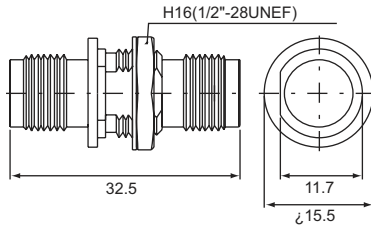

# TNC SERIES ADAPTERS

**TNC quick male-TNC female (50Ω,75Ω)**  
**T-302**

**TNC male-TNC female (50Ω,75Ω)**  
**T-312**

**double TNC female bulkhead receptacle (50Ω,75Ω)**  
**T-332**

**three TNC male T-type (50Ω,75Ω)**  
**T-511**

**double TNC male-single TNC female T-type (50Ω,75Ω)**  
**T-521**

**TNC female terminator (50Ω,75Ω,93Ω)**  
**T-612**

**double TNC male (50Ω,75Ω)**  
**T-311**

**double TNC female (50Ω,75Ω)**  
**T-322**

**TNC male-TNC female right angle (50Ω,75Ω)**  
**T-412**

**single TNC male-double TNC female T-type (50Ω,75Ω)**  
**T-512**

**three TNC female T-type (50Ω,75Ω)**  
**T-522**

**TNC male-BNC male (50Ω,75Ω)**  
**TB-311**