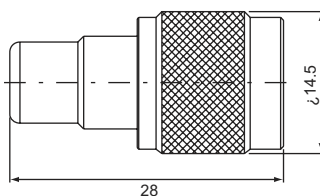

TNC male-RCA female (50Ω,75Ω)
TR-312