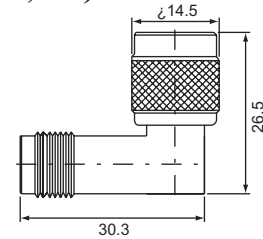

# TNC SERIES ADAPTERS

**TNC quick male-TNC female (50Ω,75Ω)**  
**T-302**

**TNC male-TNC female (50Ω,75Ω)**  
**T-312**

**double TNC female bulkhead receptacle (50Ω,75Ω)**  
**T-332**

**three TNC male T-type (50Ω,75Ω)**  
**T-511**

**double TNC male-single TNC female T-type (50Ω,75Ω)**  
**T-521**

**TNC female terminator (50Ω,75Ω,93Ω)**  
**T-612**

**double TNC male (50Ω,75Ω)**  
**T-311**

**double TNC female (50Ω,75Ω)**  
**T-322**

**TNC male-TNC female right angle (50Ω,75Ω)**  
**T-412**

**single TNC male-double TNC female T-type (50Ω,75Ω)**  
**T-512**

**three TNC female T-type (50Ω,75Ω)**  
**T-522**

**TNC male-BNC male (50Ω,75Ω)**  
**TB-311**