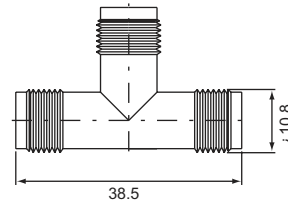

# TNC SERIES ADAPTERS

**TNC quick male-TNC female (50Ω,75Ω)**  
**T-302**

**TNC male-TNC female (50Ω,75Ω)**  
**T-312**

**double TNC female bulkhead receptacle (50Ω,75Ω)**  
**T-332**

**three TNC male T-type (50Ω,75Ω)**  
**T-511**

**double TNC male-single TNC female T-type (50Ω,75Ω)**  
**T-521**

**TNC female terminator (50Ω,75Ω,93Ω)**  
**T-612**

**double TNC male (50Ω,75Ω)**  
**T-311**

**double TNC female (50Ω,75Ω)**  
**T-322**

**TNC male-TNC female right angle (50Ω,75Ω)**  
**T-412**

**single TNC male-double TNC female T-type (50Ω,75Ω)**  
**T-512**

**three TNC female T-type (50Ω,75Ω)**  
**T-522**

**TNC male-BNC male (50Ω,75Ω)**  
**TB-311**