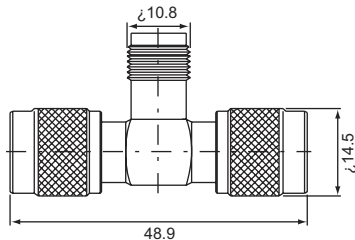

# TNC SERIES ADAPTERS

**TNC quick male-TNC female (50Ω,75Ω)**  
**T-302**

**TNC male-TNC female (50Ω,75Ω)**  
**T-312**

**double TNC female bulkhead receptacle (50Ω,75Ω)**  
**T-332**

**three TNC male T-type (50Ω,75Ω)**  
**T-511**

**double TNC male-single TNC female T-type (50Ω,75Ω)**  
**T-521**

**TNC female terminator (50Ω,75Ω,93Ω)**  
**T-612**

**double TNC male (50Ω,75Ω)**  
**T-311**

**double TNC female (50Ω,75Ω)**  
**T-322**

**TNC male-TNC female right angle (50Ω,75Ω)**  
**T-412**

**single TNC male-double TNC female T-type (50Ω,75Ω)**  
**T-512**

**three TNC female T-type (50Ω,75Ω)**  
**T-522**

**TNC male-BNC male (50Ω,75Ω)**  
**TB-311**