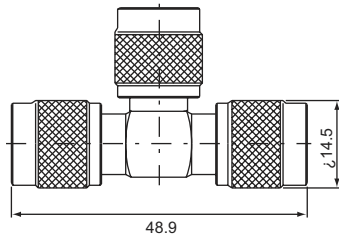

# TNC SERIES ADAPTERS

**TNC quick male-TNC female (50Ω,75Ω)**  
**T-302**

**TNC male-TNC female (50Ω,75Ω)**  
**T-312**

**double TNC female bulkhead receptacle (50Ω,75Ω)**  
**T-332**

**three TNC male T-type (50Ω,75Ω)**  
**T-511**

**double TNC male-single TNC female T-type (50Ω,75Ω)**  
**T-521**

**TNC female terminator (50Ω,75Ω,93Ω)**  
**T-612**

**double TNC male (50Ω,75Ω)**  
**T-311**

**double TNC female (50Ω,75Ω)**  
**T-322**

**TNC male-TNC female right angle (50Ω,75Ω)**  
**T-412**

**single TNC male-double TNC female T-type (50Ω,75Ω)**  
**T-512**

**three TNC female T-type (50Ω,75Ω)**  
**T-522**

**TNC male-BNC male (50Ω,75Ω)**  
**TB-311**