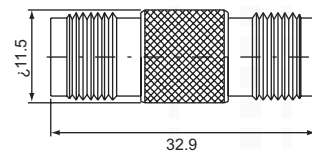

# TNC SERIES ADAPTERS

**TNC quick male-TNC female (50Ω,75Ω)**  
**T-302**

**TNC male-TNC female (50Ω,75Ω)**  
**T-312**

**double TNC female bulkhead receptacle (50Ω,75Ω)**  
**T-332**

**three TNC male T-type (50Ω,75Ω)**  
**T-511**

**double TNC male-single TNC female T-type (50Ω,75Ω)**  
**T-521**

**TNC female terminator (50Ω,75Ω,93Ω)**  
**T-612**

**double TNC male (50Ω,75Ω)**  
**T-311**

**double TNC female (50Ω,75Ω)**  
**T-322**

**TNC male-TNC female right angle (50Ω,75Ω)**  
**T-412**

**single TNC male-double TNC female T-type (50Ω,75Ω)**  
**T-512**

**three TNC female T-type (50Ω,75Ω)**  
**T-522**

**TNC male-BNC male (50Ω,75Ω)**  
**TB-311**