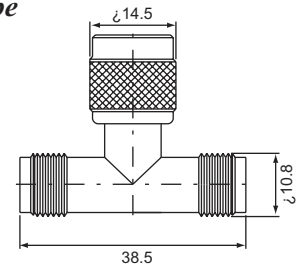

# TNC SERIES ADAPTERS

**TNC quick male-TNC female (50Ω,75Ω)**  
**T-302**

**TNC male-TNC female (50Ω,75Ω)**  
**T-312**

**double TNC female bulkhead receptacle (50Ω,75Ω)**  
**T-332**

**three TNC male T-type (50Ω,75Ω)**  
**T-511**

**double TNC male-single TNC female T-type (50Ω,75Ω)**  
**T-521**

**TNC female terminator (50Ω,75Ω,93Ω)**  
**T-612**

**double TNC male (50Ω,75Ω)**  
**T-311**

**double TNC female (50Ω,75Ω)**  
**T-322**

**TNC male-TNC female right angle (50Ω,75Ω)**  
**T-412**

**single TNC male-double TNC female T-type (50Ω,75Ω)**  
**T-512**

**three TNC female T-type (50Ω,75Ω)**  
**T-522**

**TNC male-BNC male (50Ω,75Ω)**  
**TB-311**