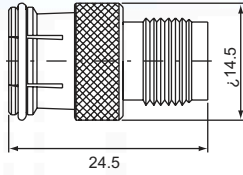

# TNC SERIES ADAPTERS

**TNC quick male-TNC female (50Ω,75Ω)**  
**T-302**

**TNC male-TNC female (50Ω,75Ω)**  
**T-312**

**double TNC female bulkhead receptacle (50Ω,75Ω)**  
**T-332**

**three TNC male T-type (50Ω,75Ω)**  
**T-511**

**double TNC male-single TNC female T-type (50Ω,75Ω)**  
**T-521**

**TNC female terminator (50Ω,75Ω,93Ω)**  
**T-612**

**double TNC male (50Ω,75Ω)**  
**T-311**

**double TNC female (50Ω,75Ω)**  
**T-322**

**TNC male-TNC female right angle (50Ω,75Ω)**  
**T-412**

**single TNC male-double TNC female T-type (50Ω,75Ω)**  
**T-512**

**three TNC female T-type (50Ω,75Ω)**  
**T-522**

**TNC male-BNC male (50Ω,75Ω)**  
**TB-311**