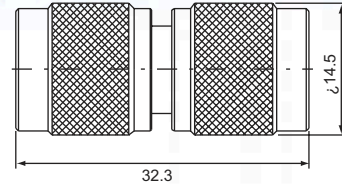

# TNC SERIES ADAPTERS

**TNC quick male-TNC female (50Ω,75Ω)**  
**T-302**

**TNC male-TNC female (50Ω,75Ω)**  
**T-312**

**double TNC female bulkhead receptacle (50Ω,75Ω)**  
**T-332**

**three TNC male T-type (50Ω,75Ω)**  
**T-511**

**double TNC male-single TNC female T-type (50Ω,75Ω)**  
**T-521**

**TNC female terminator (50Ω,75Ω,93Ω)**  
**T-612**

**double TNC male (50Ω,75Ω)**  
**T-311**

**double TNC female (50Ω,75Ω)**  
**T-322**

**TNC male-TNC female right angle (50Ω,75Ω)**  
**T-412**

**single TNC male-double TNC female T-type (50Ω,75Ω)**  
**T-512**

**three TNC female T-type (50Ω,75Ω)**  
**T-522**

**TNC male-BNC male (50Ω,75Ω)**  
**TB-311**