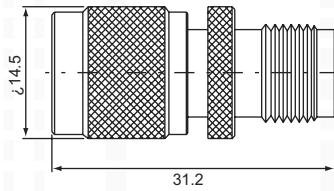

# TNC SERIES ADAPTERS

**TNC quick male-TNC female (50Ω,75Ω)**  
**T-302**

**TNC male-TNC female (50Ω,75Ω)**  
**T-312**

**double TNC female bulkhead receptacle (50Ω,75Ω)**  
**T-332**

**three TNC male T-type (50Ω,75Ω)**  
**T-511**

**double TNC male-single TNC female T-type (50Ω,75Ω)**  
**T-521**

**TNC female terminator (50Ω,75Ω,93Ω)**  
**T-612**

**double TNC male (50Ω,75Ω)**  
**T-311**

**double TNC female (50Ω,75Ω)**  
**T-322**

**TNC male-TNC female right angle (50Ω,75Ω)**  
**T-412**

**single TNC male-double TNC female T-type (50Ω,75Ω)**  
**T-512**

**three TNC female T-type (50Ω,75Ω)**  
**T-522**

**TNC male-BNC male (50Ω,75Ω)**  
**TB-311**