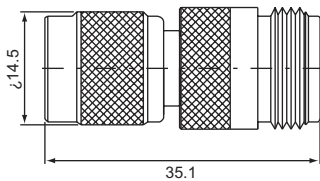

**TNC male-TNC female right angle (50Ω,75Ω)**  
**T-412**

**single TNC male-double TNC female T-type (50Ω,75Ω)**  
**T-512**

**three TNC female T-type (50Ω,75Ω)**  
**T-522**

**TNC male-BNC male (50Ω,75Ω)**  
**TB-311**

**TNC male-BNC female (50Ω,75Ω)**  
**TB-312**

**TNC male-F female (50Ω,75Ω)**  
**TF-312**

**TNC female-F female (50Ω,75Ω)**  
**TF-322**

**TNC male-mini UHF female (50Ω,75Ω)**  
**TM-312**

**TNC male-N female (50Ω,75Ω)**  
**TN-312**