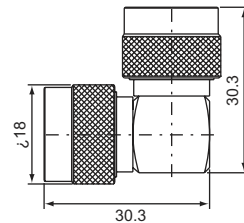

UHF SERIES ADAPTERS

double UHF male (50Ω,75Ω)
U-311

UHF male-UHF female (50Ω,75Ω)
U-312

UHF male-UHF female (50Ω,75Ω)
U-P312

double UHF female (50Ω,75Ω)
U-322

double UHF female bulkhead receptacle (50Ω,75Ω)
U-332

double UHF male right angle (50Ω,75Ω)
U-411

UHF male-UHF female right angle (50Ω,75Ω)
U-412

double UHF female single UHF male T type (50Ω,75Ω)
U-512

three UHF female T type (50Ω,75Ω)
U-522

UHF male-BNC female (50Ω,75Ω)
UB-312