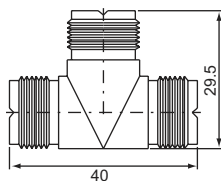

double UHF male right angle (50Ω,75Ω)
U-411

UHF male-UHF female right angle (50Ω,75Ω)
U-412

double UHF female single UHF male T type (50Ω,75Ω)
U-512

three UHF female T type (50Ω,75Ω)
U-522

UHF male-BNC female (50Ω,75Ω)
UB-312