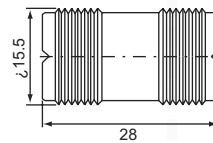

UHF SERIES ADAPTERS

double UHF male (50Ω,75Ω)
U-311

UHF male-UHF female (50Ω,75Ω)
U-312

UHF male-UHF female (50Ω,75Ω)
U-P312

double UHF female (50Ω,75Ω)
U-322

double UHF female bulkhead receptacle (50Ω,75Ω)
U-332

double UHF male right angle (50Ω,75Ω)
U-411

UHF male-UHF female right angle (50Ω,75Ω)
U-412

double UHF female single UHF male T type (50Ω,75Ω)
U-512

three UHF female T type (50Ω,75Ω)
U-522

UHF male-BNC female (50Ω,75Ω)
UB-312