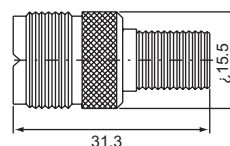

UHF male-N female (50Ω,75Ω)
UN-312

UHF female-F female (50Ω,75Ω)
UF-322