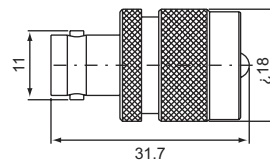

double UHF male right angle (50Ω,75Ω)
U-411

UHF male-UHF female right angle (50Ω,75Ω)
U-412

double UHF female single UHF male T type (50Ω,75Ω)
U-512

three UHF female T type (50Ω,75Ω)
U-522

UHF male-BNC female (50Ω,75Ω)
UB-312