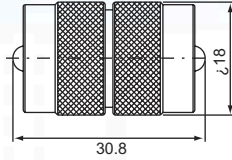

UHF SERIES ADAPTERS

double UHF male (50Ω,75Ω)
U-311

UHF male-UHF female (50Ω,75Ω)
U-312

UHF male-UHF female (50Ω,75Ω)
U-P312

double UHF female (50Ω,75Ω)
U-322

double UHF female bulkhead receptacle (50Ω,75Ω)
U-332

double UHF male right angle (50Ω,75Ω)
U-411

UHF male-UHF female right angle (50Ω,75Ω)
U-412

double UHF female single UHF male T type (50Ω,75Ω)
U-512

three UHF female T type (50Ω,75Ω)
U-522

UHF male-BNC female (50Ω,75Ω)
UB-312