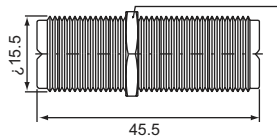

UHF SERIES ADAPTERS

double UHF male (50Ω,75Ω)
U-311

UHF male-UHF female (50Ω,75Ω)
U-312

UHF male-UHF female (50Ω,75Ω)
U-P312

double UHF female (50Ω,75Ω)
U-322

double UHF female bulkhead receptacle (50Ω,75Ω)
U-332

double UHF male right angle (50Ω,75Ω)
U-411

UHF male-UHF female right angle (50Ω,75Ω)
U-412

double UHF female single UHF male T type (50Ω,75Ω)
U-512

three UHF female T type (50Ω,75Ω)
U-522

UHF male-BNC female (50Ω,75Ω)
UB-312