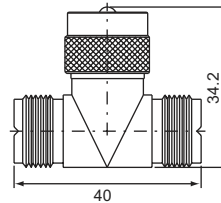

UHF SERIES ADAPTERS

double UHF male (50Ω,75Ω)
U-311

UHF male-UHF female (50Ω,75Ω)
U-312

UHF male-UHF female (50Ω,75Ω)
U-P312

double UHF female (50Ω,75Ω)
U-322

double UHF female bulkhead receptacle (50Ω,75Ω)
U-332

double UHF male right angle (50Ω,75Ω)
U-411

UHF male-UHF female right angle (50Ω,75Ω)
U-412

double UHF female single UHF male T type (50Ω,75Ω)
U-512

three UHF female T type (50Ω,75Ω)
U-522

UHF male-BNC female (50Ω,75Ω)
UB-312