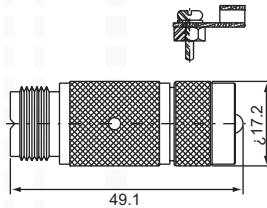

UHF SERIES ADAPTERS

double UHF male (50Ω,75Ω)
U-311

UHF male-UHF female (50Ω,75Ω)
U-312

UHF male-UHF female (50Ω,75Ω)
U-P312

double UHF female (50Ω,75Ω)
U-322

double UHF female bulkhead receptacle (50Ω,75Ω)
U-332

double UHF male right angle (50Ω,75Ω)
U-411

UHF male-UHF female right angle (50Ω,75Ω)
U-412

double UHF female single UHF male T type (50Ω,75Ω)
U-512

three UHF female T type (50Ω,75Ω)
U-522

UHF male-BNC female (50Ω,75Ω)
UB-312