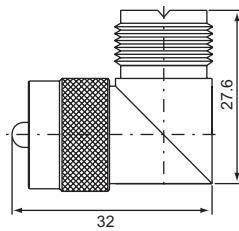

UHF SERIES ADAPTERS

double UHF male (50Ω,75Ω)
U-311

UHF male-UHF female (50Ω,75Ω)
U-312

UHF male-UHF female (50Ω,75Ω)
U-P312

double UHF female (50Ω,75Ω)
U-322

double UHF female bulkhead receptacle (50Ω,75Ω)
U-332

double UHF male right angle (50Ω,75Ω)
U-411

UHF male-UHF female right angle (50Ω,75Ω)
U-412

double UHF female single UHF male T type (50Ω,75Ω)
U-512

three UHF female T type (50Ω,75Ω)
U-522

UHF male-BNC female (50Ω,75Ω)
UB-312