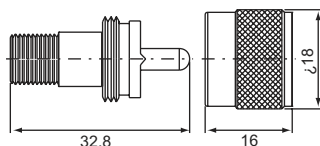

UHF male-mini UHF female (50Ω,75Ω)
UM-312

UHF male-F female (50Ω,75Ω)
UF-312