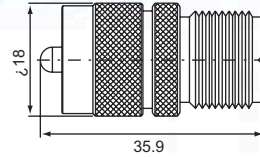

UHF SERIES ADAPTERS

double UHF male (50Ω,75Ω)
U-311

UHF male-UHF female (50Ω,75Ω)
U-312

UHF male-UHF female (50Ω,75Ω)
U-P312

double UHF female (50Ω,75Ω)
U-322

double UHF female bulkhead receptacle (50Ω,75Ω)
U-332

double UHF male right angle (50Ω,75Ω)
U-411

UHF male-UHF female right angle (50Ω,75Ω)
U-412

double UHF female single UHF male T type (50Ω,75Ω)
U-512

three UHF female T type (50Ω,75Ω)
U-522

UHF male-BNC female (50Ω,75Ω)
UB-312